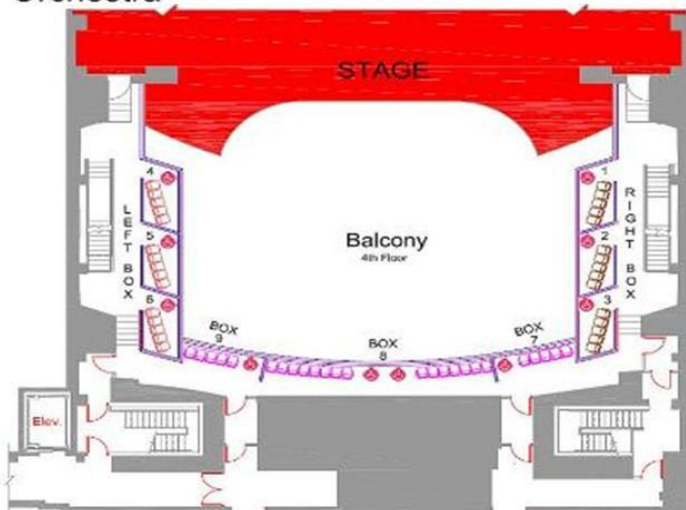

Orchestra

Main Entrance  
2nd Floor

Balcony

Mezzanine

**Seating Legend**

Wheelchair Access - 

Orchestra Pit ... 

Seats:

101 - 104 ...  Dark Blue

201 - 204 ...  Light Blue

301 - 321 .....  Red

Box Seats:

Right Box 1 - 3 .....  Brown

Left Box 4 - 6 ....  Light Brown

Rear Box 7 - 9 .....  Pink

**Union Ticket Office  
Hours are Monday-  
Friday 10am until  
4pm.**